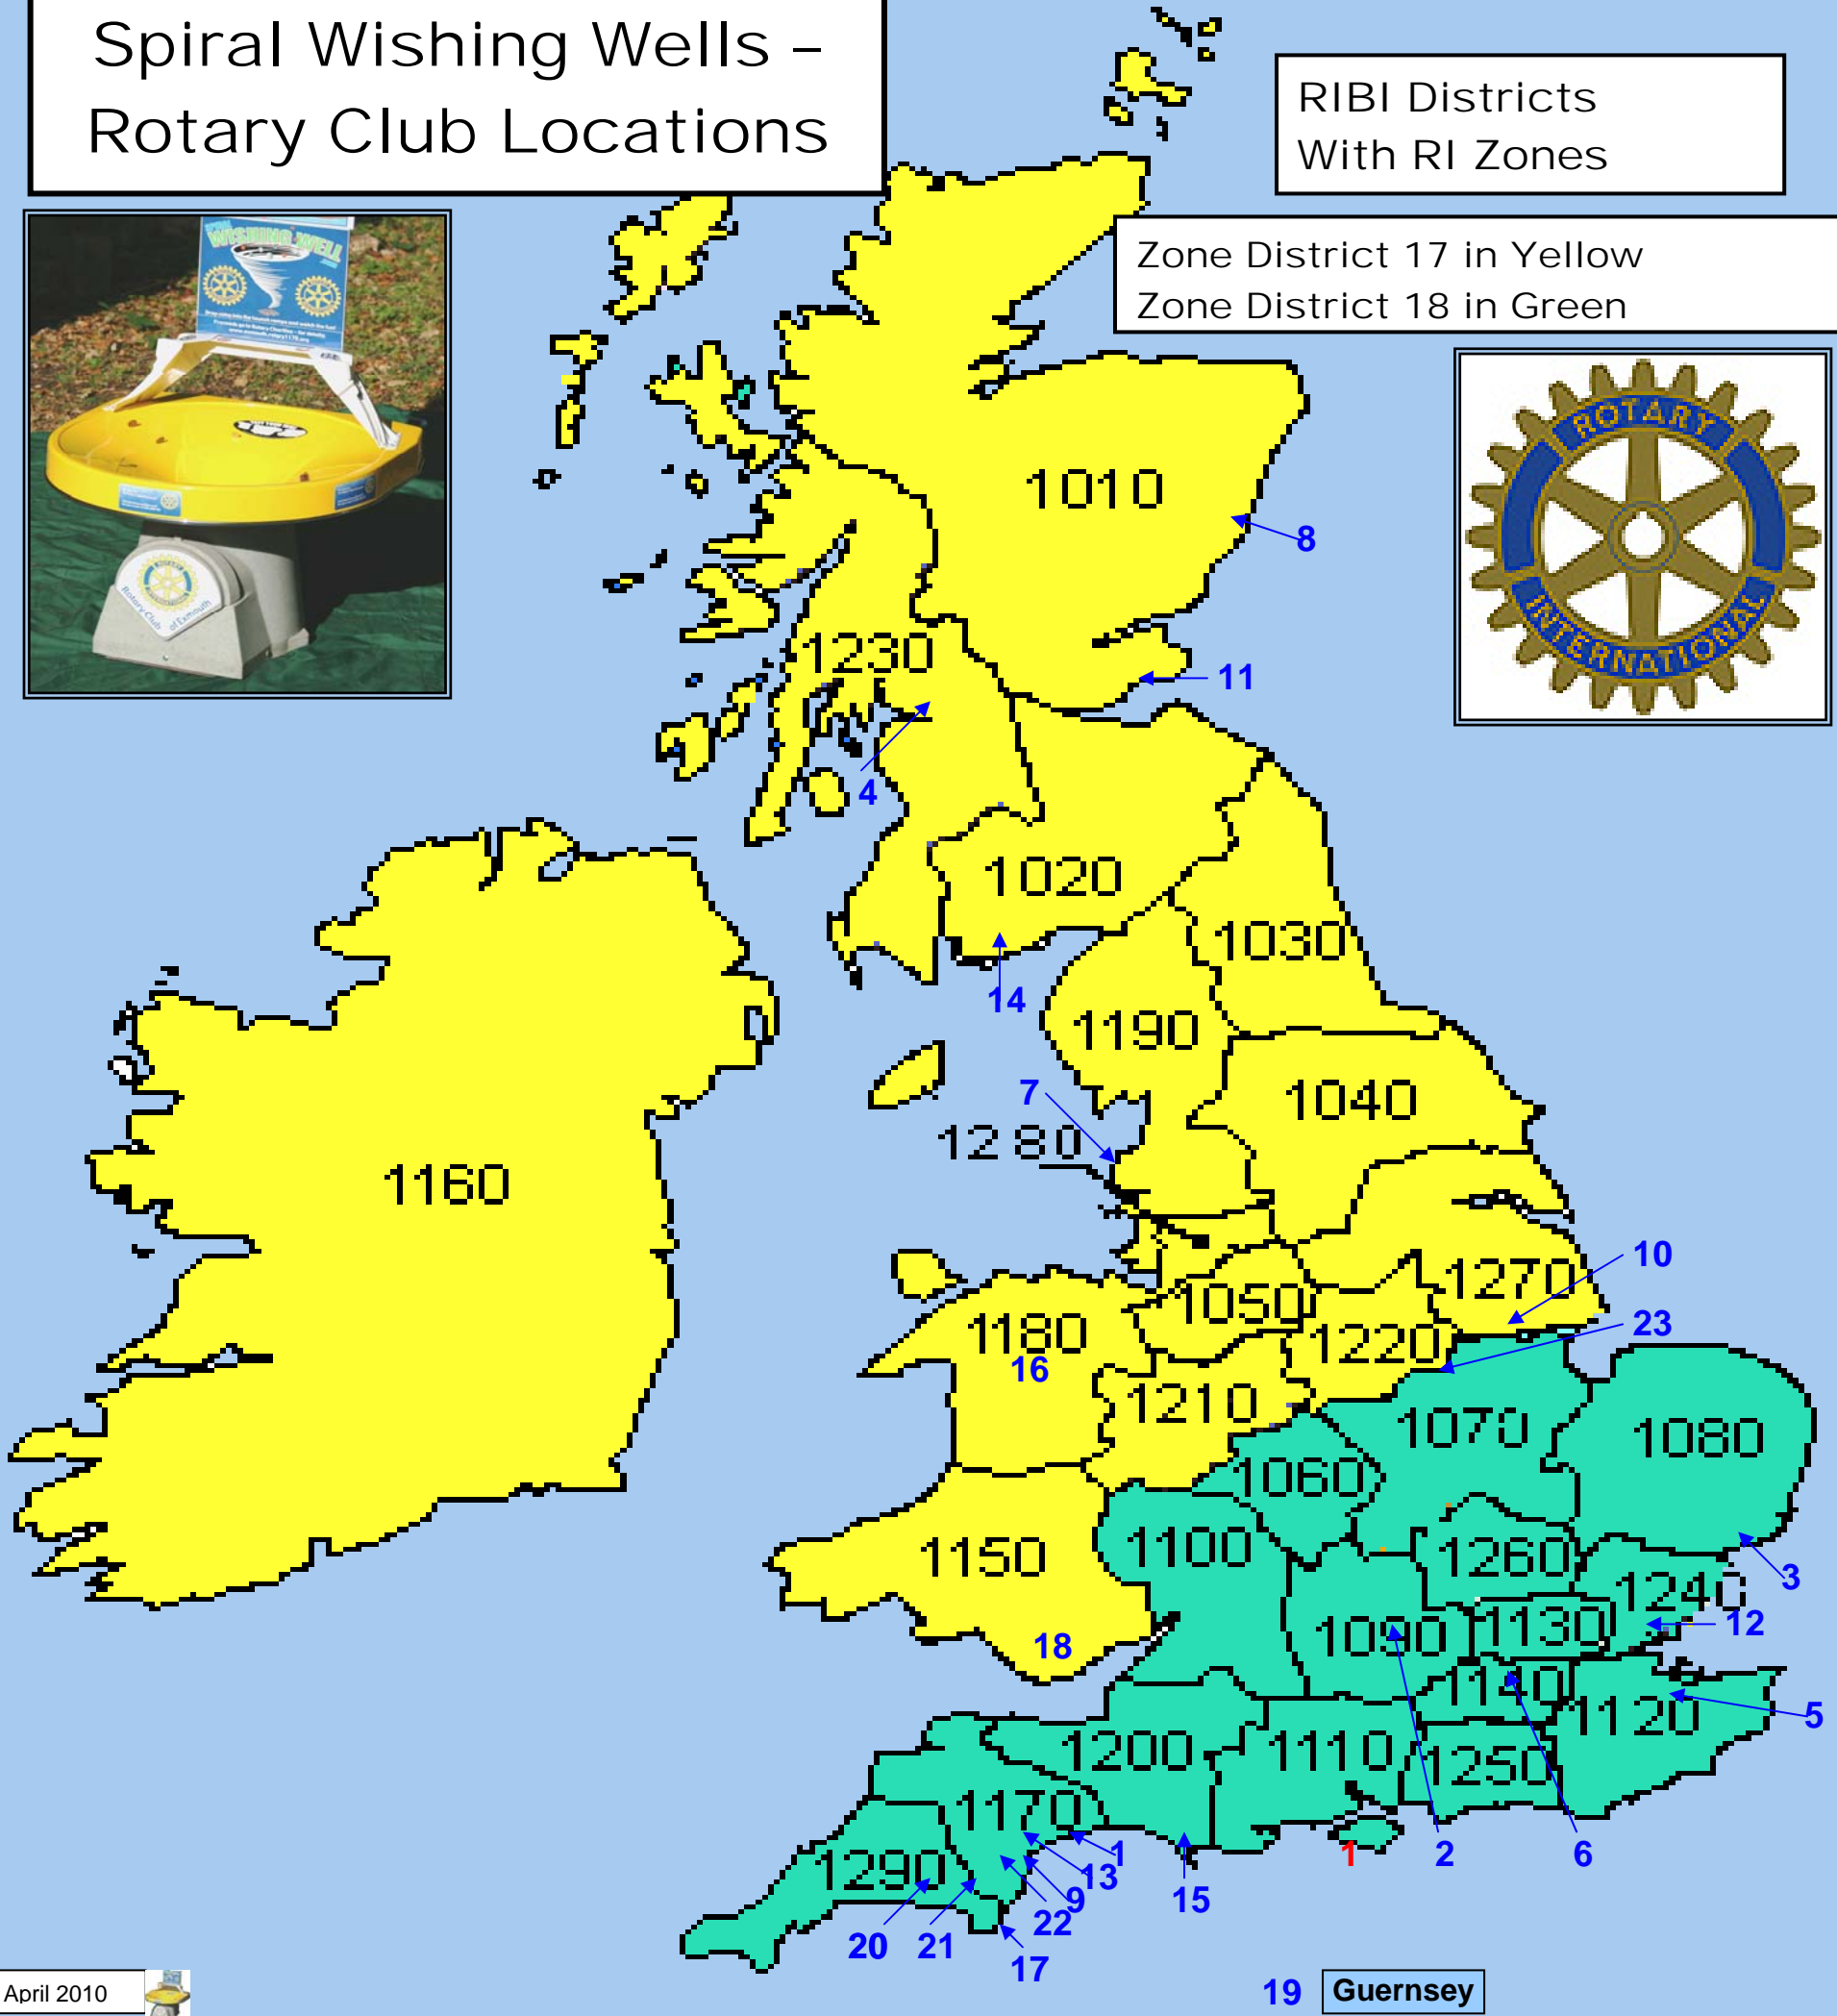

Spiral Wishing Wells - Rotary Club Locations

RIBI Districts
With RI Zones

Zone District 17 in Yellow
Zone District 18 in Green

April 2010

Rotary Club Locations:

- | | | |
|-------------------------|--------------------------------|-----------------------|
| 1. RC Exmouth (5) | 11. RC Leven | 21. RC Ivybridge |
| 2. RC Abingdon Vesper | 12. RC Wickford | 22. RC Totnes |
| 3. RC Clacton on Sea | 13. RC Newton Abbot | 23. RC Melton Mobraay |
| 4. RC Eastwood, Glasgow | 14. RC Kircudbright | |
| 5. RC Maidstone | 15. RC Royal Manor of Portland | |
| 6. RC Woking | 16. RC Bala & Penllyn | |
| 7. RC Fleetwood | 17. RC Dartmouth | |
| 8. RC Montrose | 18. RC Llanishen Cardiff | |
| 9. RC Paignton | 19. RC Guernesiais | |
| 10. RC Woodhall Spa | 20. RC Saltash | |

Charity Partners- Locations:

1. Cancer Care Trust (2)