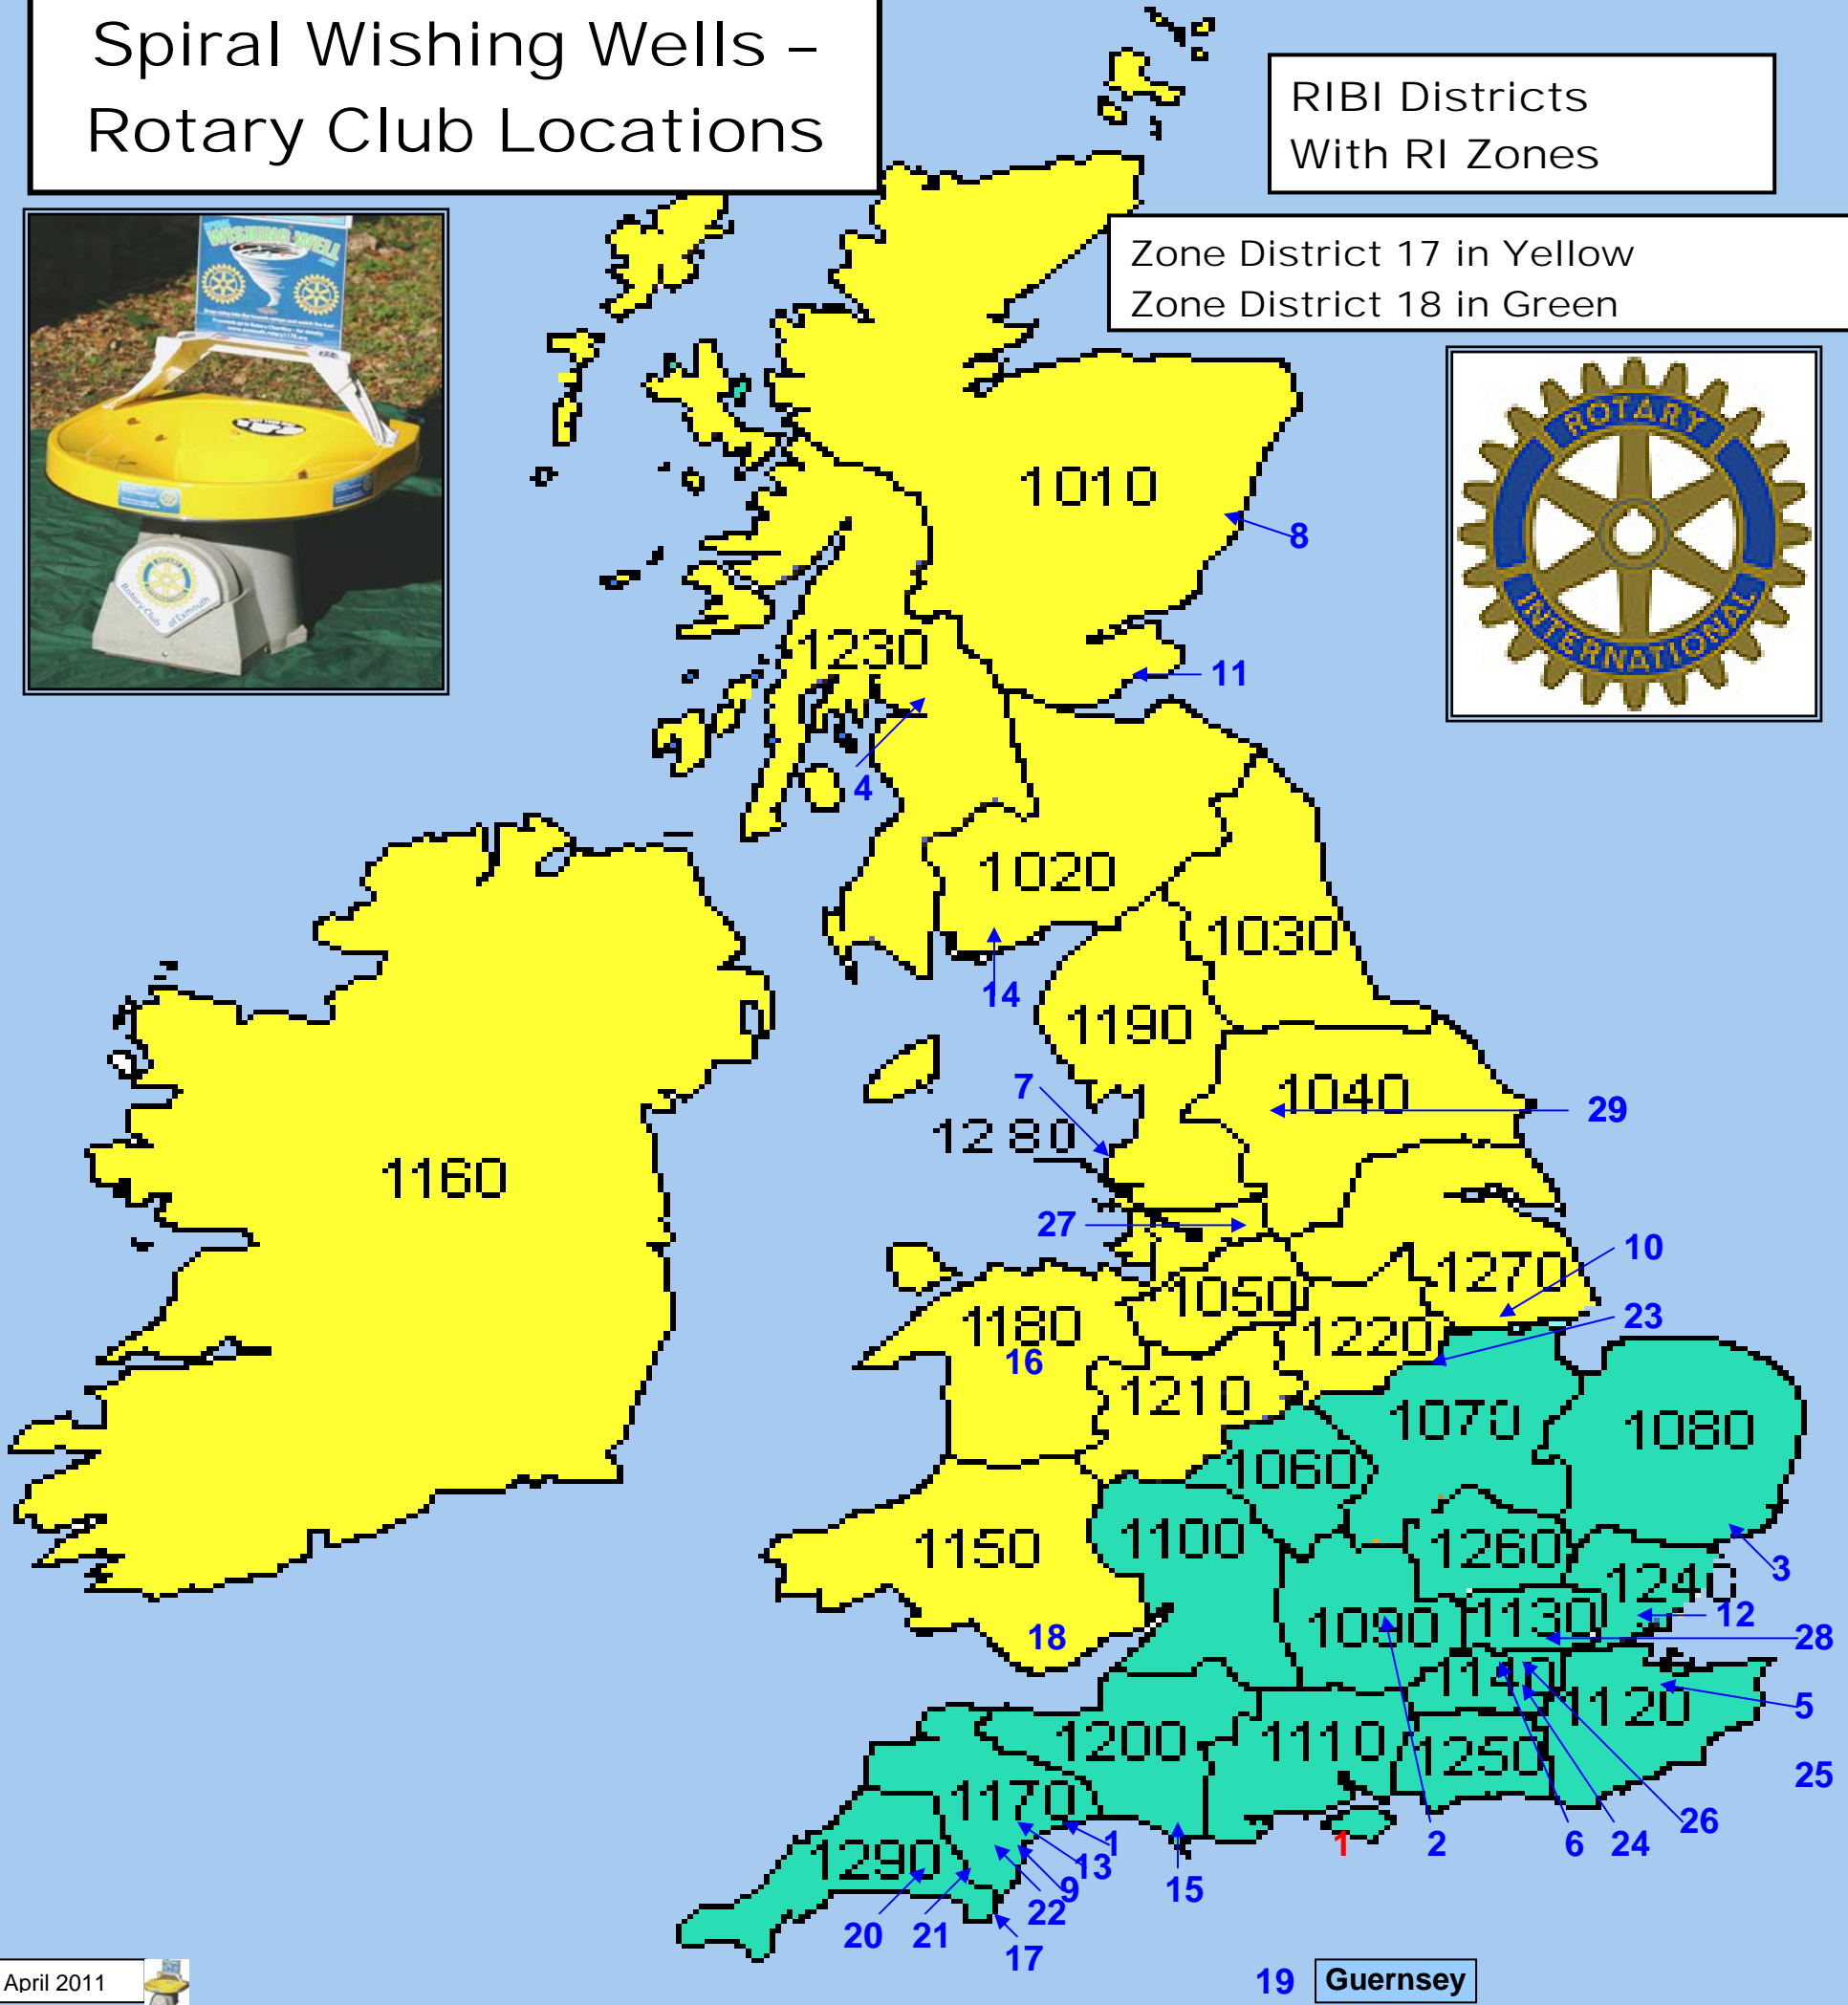

# Spiral Wishing Wells - Rotary Club Locations

RIBI Districts  
With RI Zones

Zone District 17 in Yellow  
Zone District 18 in Green

April 2011

19 Guernsey

## Rotary Club Locations:

- |                         |                                |                       |
|-------------------------|--------------------------------|-----------------------|
| 1. RC Exmouth (5)       | 11. RC Leven                   | 21. RC Ivybridge      |
| 2. RC Abingdon Vesper   | 12. RC Wickford                | 22. RC Totnes         |
| 3. RC Clacton on Sea    | 13. RC Newton Abbot            | 23. RC Melton Mowbray |
| 4. RC Eastwood, Glasgow | 14. RC Kircudbright            | 24. RC Crawley        |
| 5. RC Maidstone         | 15. RC Royal Manor of Portland | 25. RC Ewell          |
| 6. RC Woking            | 16. RC Bala & Penllyn          | 26. RC Minster on Sea |
| 7. RC Fleetwood         | 17. RC Dartmouth               | 27. RC Radcliffe      |
| 8. RC Montrose          | 18. RC Llanishen Cardiff       | 28. RC Streatham      |
| 9. RC Paignton          | 19. RC Guernesiais (2)         | 29. RC Harrogate      |
| 10. RC Woodhall Spa     | 20. RC Saltash                 |                       |

## Charity Partners- Locations:

1. Cancer Care Trust (2)